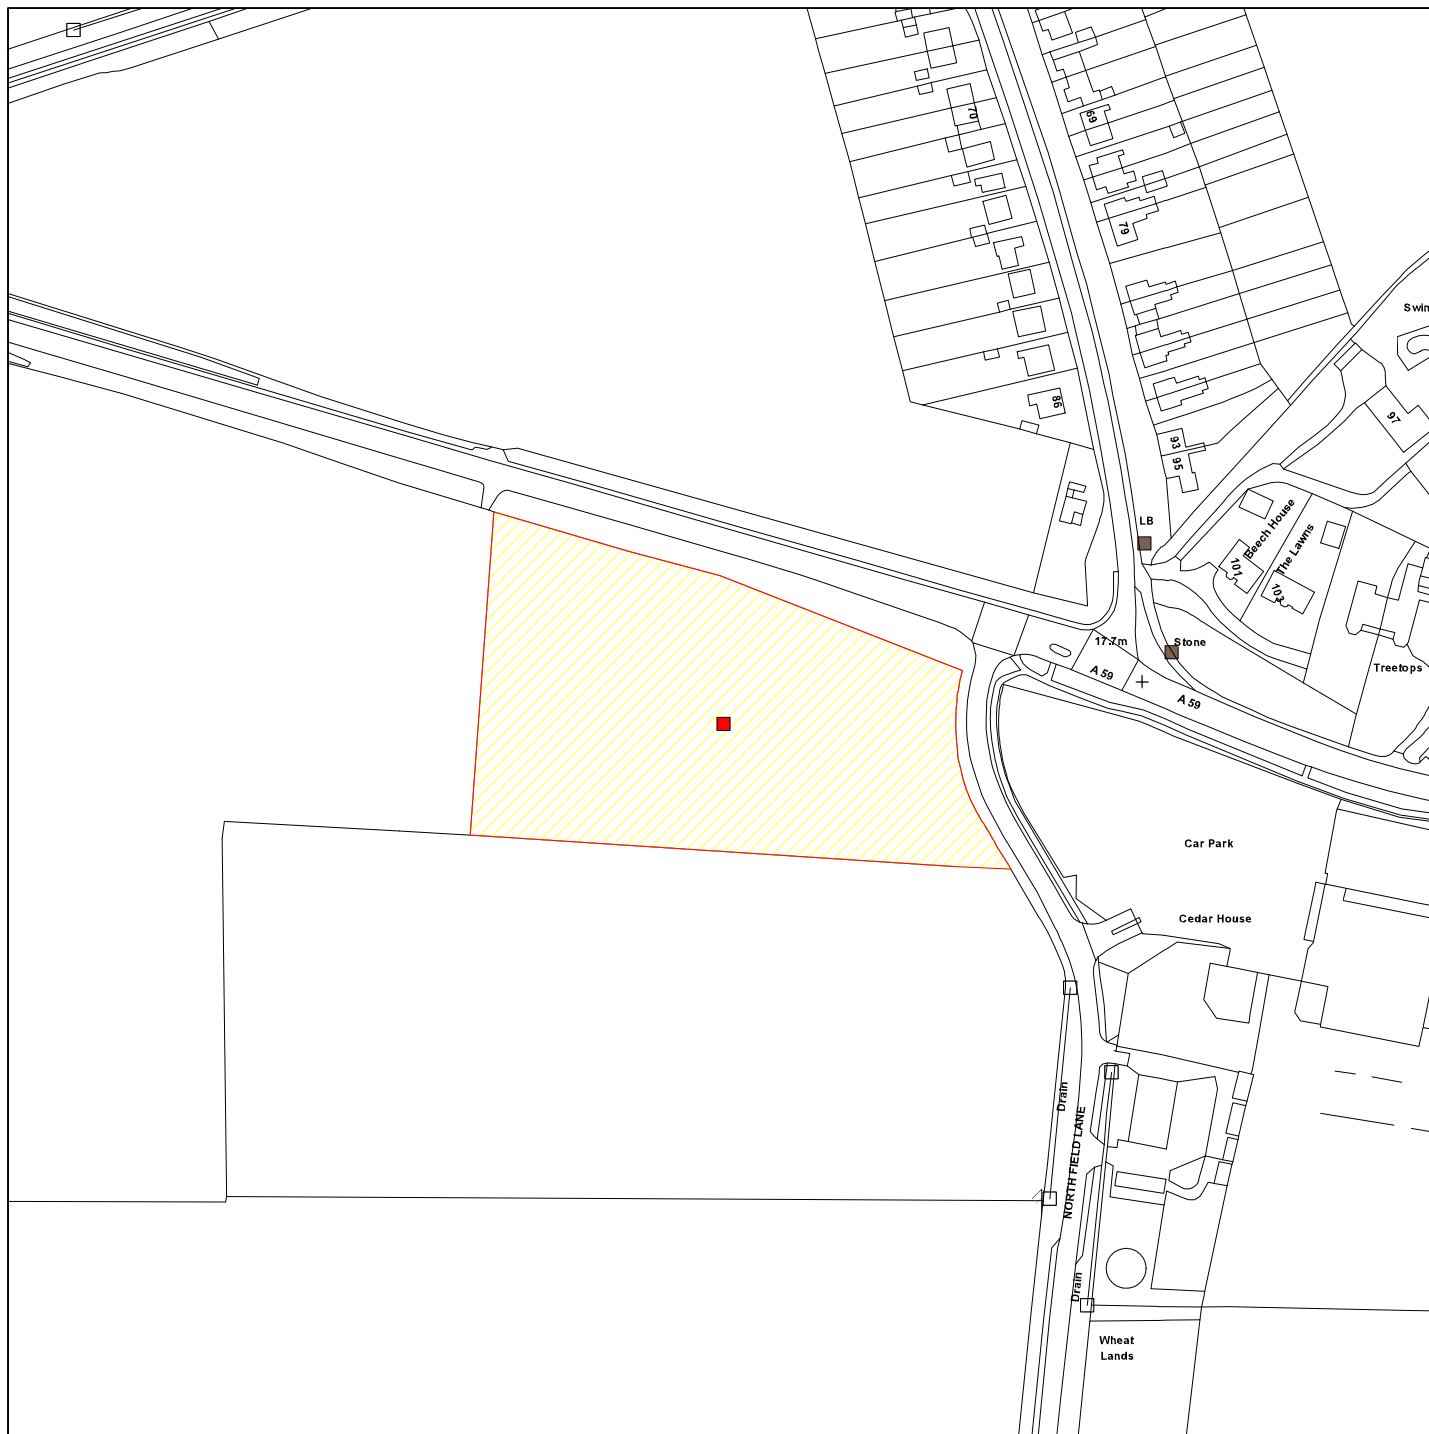

Poppleton Bar Park & Ride, Northfield Lane

09/02294/FULM

GIS by ESRI (UK)

Scale : 1:2500

Reproduced from the Ordnance Survey map with the permission of the Controller of Her Majesty's Stationery Office © Crown Copyright 2000.

Unauthorised reproduction infringes Crown Copyright and may lead to prosecution or civil proceedings.

Produced using ESRI (UK)'s MapExplorer 2.0 - <http://www.esriuk.com>

| | |
|---------------------|------------------------------------|
| Organisation | City of York Council |
| Department | Planning & Sustainable Development |
| Comments | Application site |
| Date | 05 March 2010 |
| SLA Number | Not set |